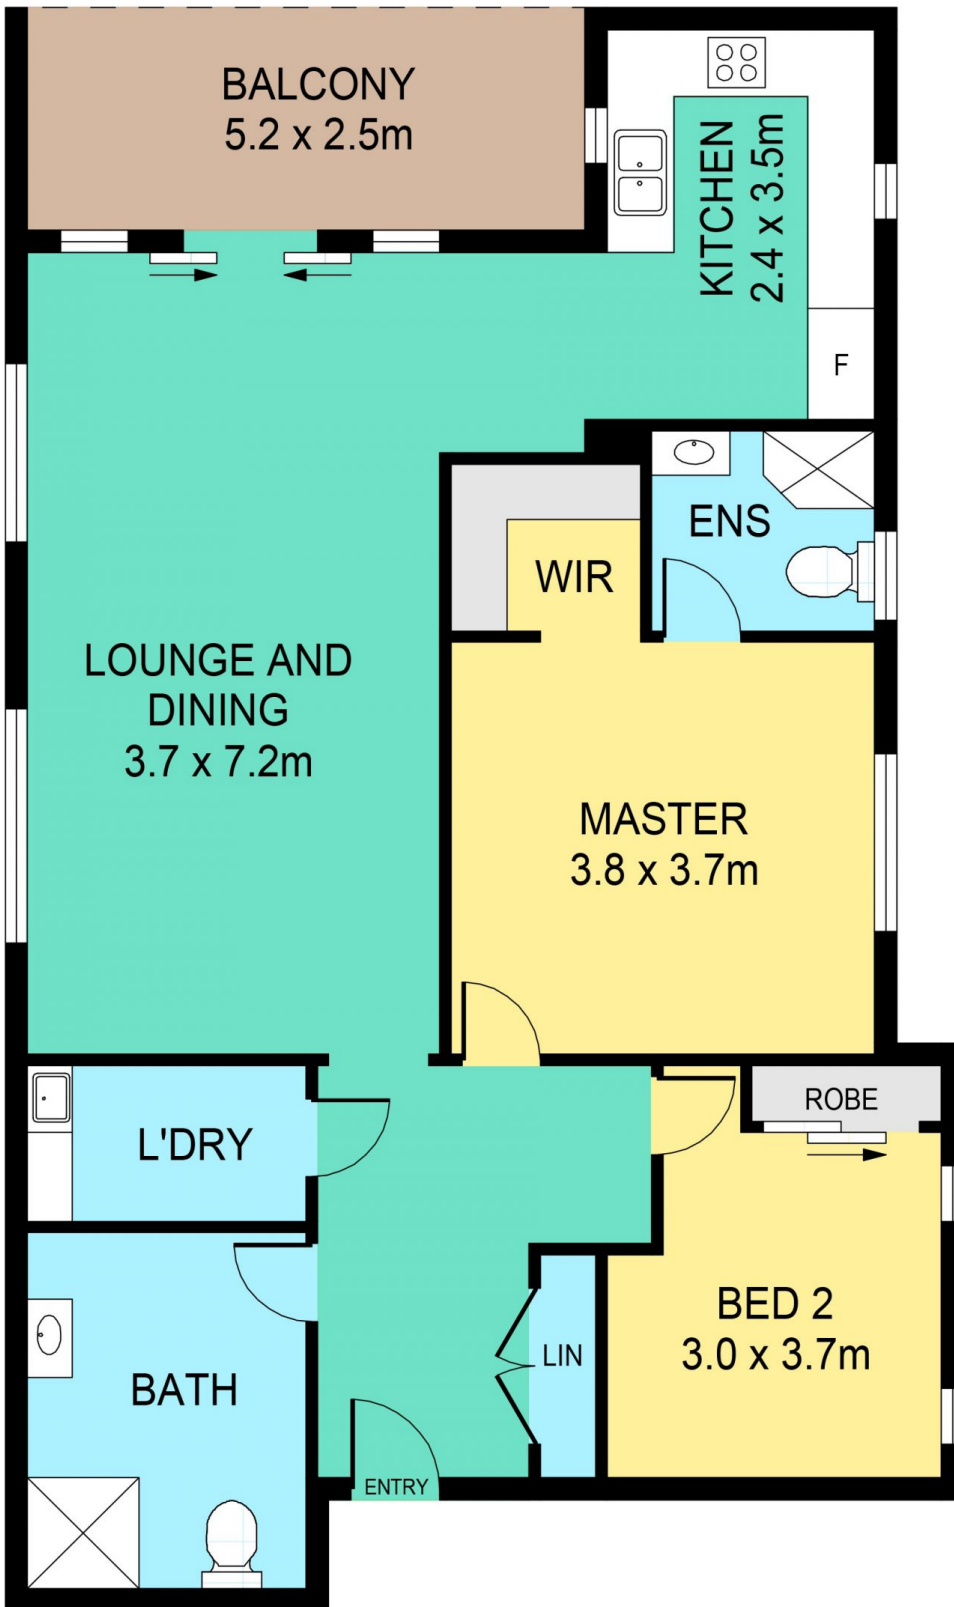

12/5 SPURWAY DRIVE, BAULKHAM HILLS

DISCLAIMER:

PLANS SHOWN ARE FOR MARKETING PURPOSES ONLY, ALL DIMENSIONS ARE APPROXIMATE AND NOT TO SCALE. THEY ARE SUBJECT TO ERRORS AND INACCURACIES AND NO LIABILITY WILL BE ACCEPTED. INTERESTED PARTIES SHOULD MAKE THEIR OWN INQUIRIES.