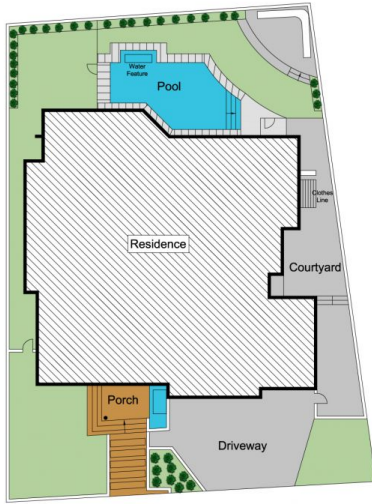

65 Brighton Drive Bella Vista NSW

4 3 3

Majestic architectural masterpiece defines this contemporary Douglas Design home. Brimming with elegance, it's built to inspire.

This residence is all about natural light and open configuration. The infusion of sunlight from every angle is echoed in linear design elements that give rise to the lofty interior spaces, creating an exuberant ambience.

View : <https://www.theavenurealestate.com.au/4813598>

Soha Soheili
02 9634 3444

Sherry Soheili
0406 048 133

SITE PLAN

GROUND FLOOR

FIRST FLOOR

Scale in metres, indicative only. Dimensions are approximate. All information contained herein is gathered from sources we believe to be reliable. However, we cannot guarantee its accuracy and interested persons should rely on their own enquiries.