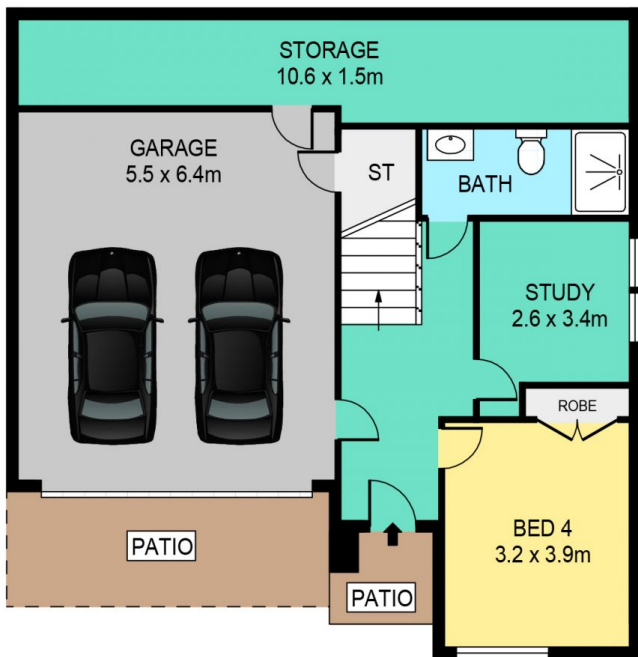

22 Welford Circuit Kellyville NSW

4 3 2

Positioned on the high side of the street and located amongst other prestige properties is this flawlessly presented McDonald Jones home. With a contemporary, modern design, open plan living and an abundance of entertaining areas, this property is perfect for a growing family. Conveniently positioned within walking distance to local and city express bus stops and within Ironbark Ridge Public School and Rouse Hill High School catchment areas this residence is a standout opportunity and a must to inspect this Saturday!

Price : \$ 1,180,000

View : <https://www.theavenurealestate.com.au/4813647>

Features include:

- Master bedroom with walk-in robe & large ensuite with double vanity
- Three other generous sized bedrooms all designed with built in robes

Chris De Celis
02 9634 3444

SITE PLAN

FIRST FLOOR

GROUND FLOOR

22 WELFORD CIRCUIT, KELLYVILLE

DISCLAIMER:

PLANS SHOWN ARE FOR MARKETING PURPOSES ONLY, ALL DIMENSIONS ARE APPROXIMATE AND NOT TO SCALE. THEY ARE SUBJECT TO ERRORS AND INACCURACIES AND NO LIABILITY WILL BE ACCEPTED. INTERESTED PARTIES SHOULD MAKE THEIR OWN INQUIRES.