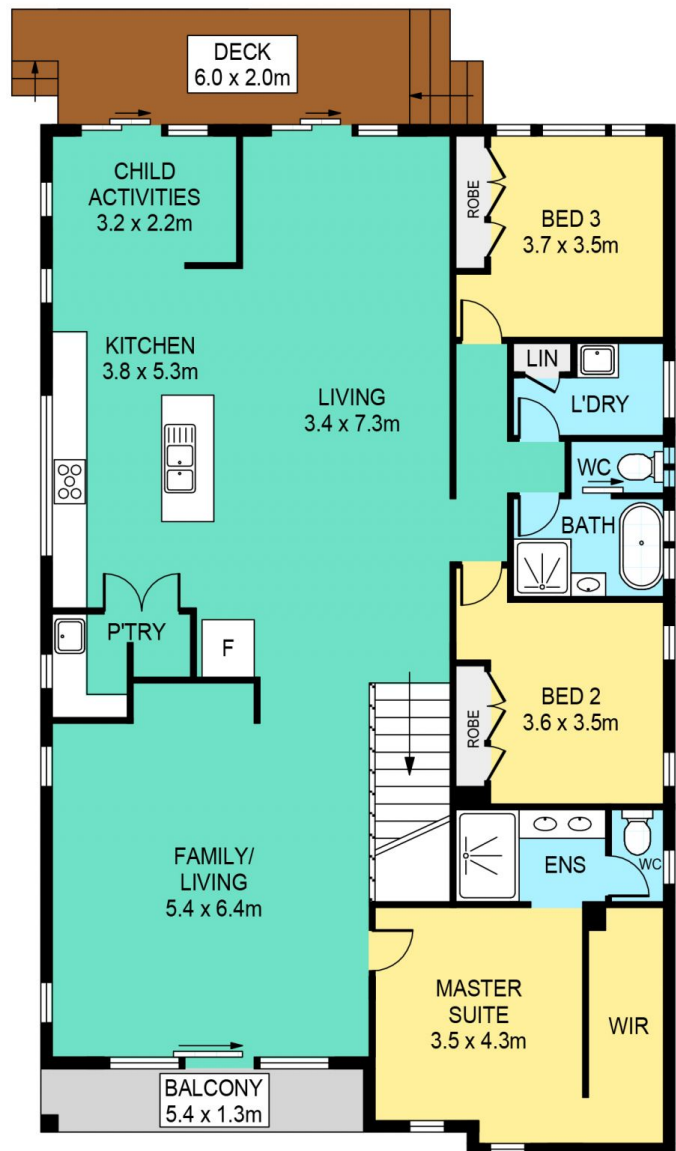

22 Welford Circuit Kellyville NSW

4 3 2

Positioned on the high side of the street and located amongst other prestige properties is this flawlessly presented McDonald Jones home. With a contemporary, modern design, open plan living and an abundance of entertaining areas, this property is perfect for a growing family. Conveniently positioned within walking distance to local and city express bus stops and within Ironbark Ridge Public School and Rouse Hill High School catchment areas this residence is a standout opportunity and a must to inspect this Saturday!

Price : \$ 1,180,000

View : <https://www.theavenurealestate.com.au/4813647>

Features include:

- Master bedroom with walk-in robe & large ensuite with double vanity
- Three other generous sized bedrooms all designed with built in robes

Chris De Celis
02 9634 3444

SITE PLAN

FIRST FLOOR

GROUND FLOOR

22 WELFORD CIRCUIT, KELLYVILLE

DISCLAIMER:

PLANS SHOWN ARE FOR MARKETING PURPOSES ONLY, ALL DIMENSIONS ARE APPROXIMATE AND NOT TO SCALE. THEY ARE SUBJECT TO ERRORS AND INACCURACIES AND NO LIABILITY WILL BE ACCEPTED. INTERESTED PARTIES SHOULD MAKE THEIR OWN INQUIRES.