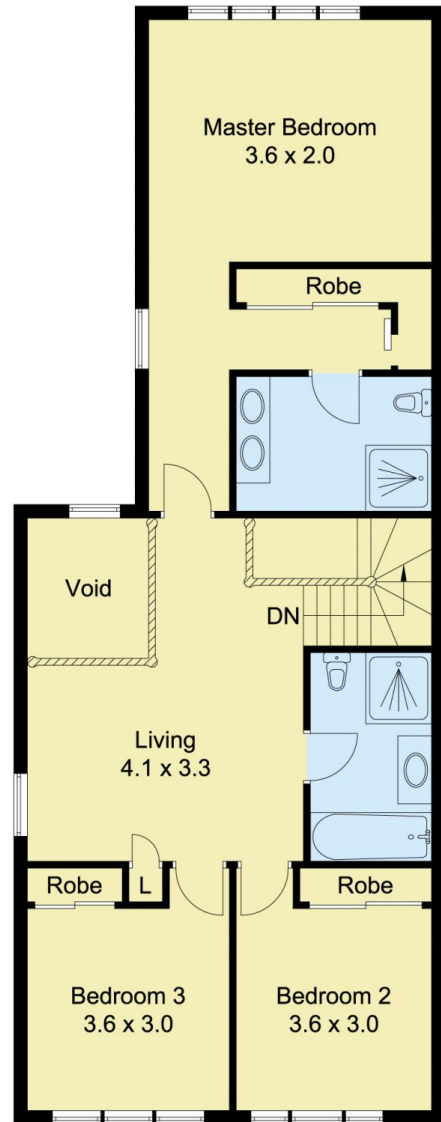

97 Grace Crescent Kellyville NSW

View : <https://www.theavenurealestate.com.au/4813698>

Chris De Celis
02 9634 3444

GROUND FLOOR

FIRST FLOOR

Scale in metres, indicative only. Dimensions are approximate. All information contained herein is gathered from sources we believe to be reliable. However, we cannot guarantee its accuracy and interested persons should rely on their own enquiries.