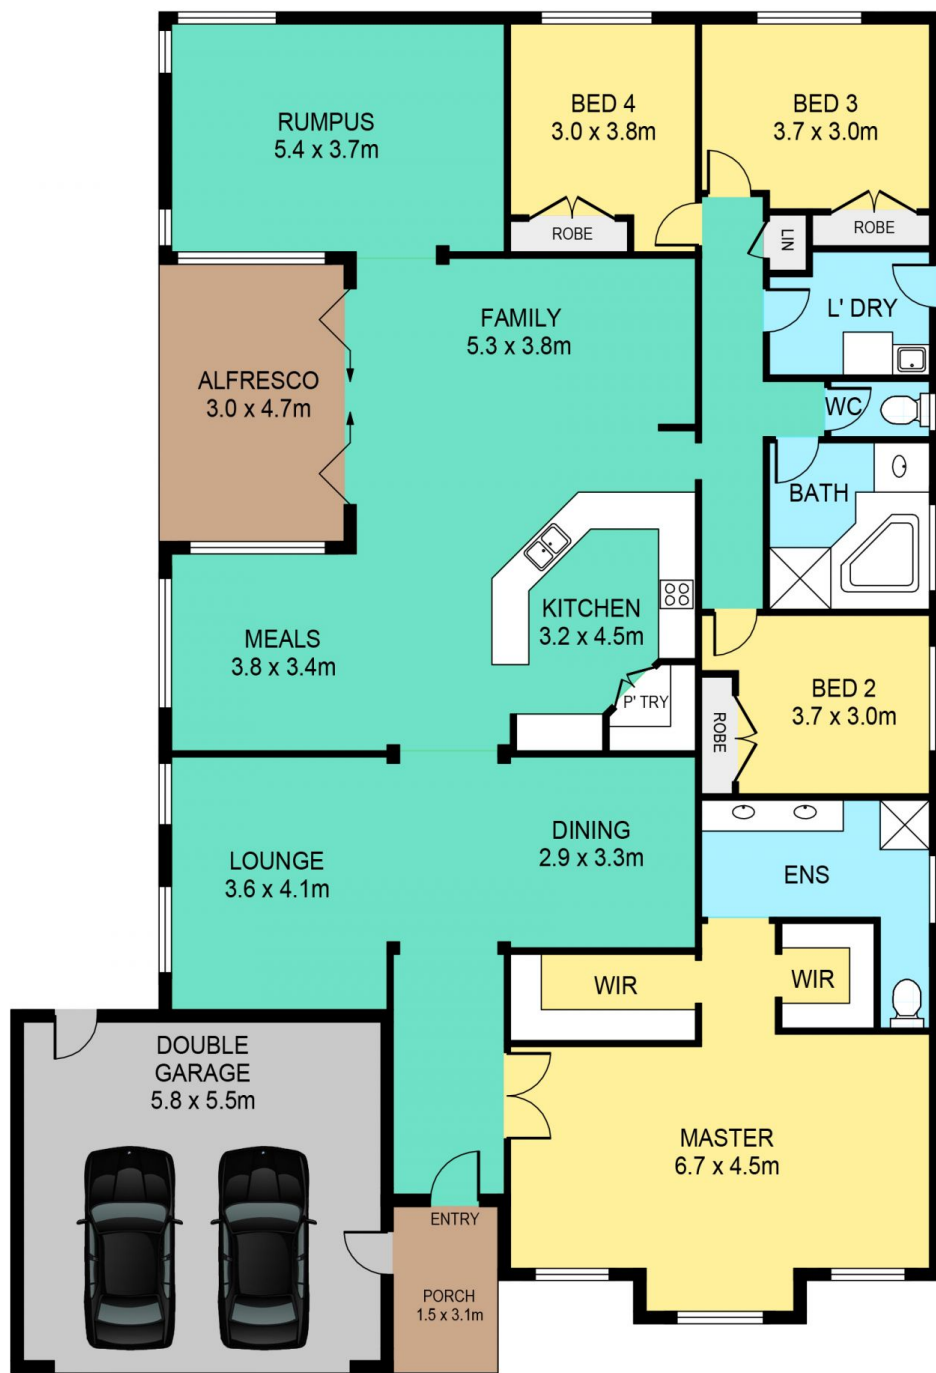

SITE PLAN

20 KIRKCALDY CIRCUIT, KELLYVILLE

DISCLAIMER:

PLANS SHOWN ARE FOR MARKETING PURPOSES ONLY. ALL DIMENSIONS ARE APPROXIMATE AND NOT TO SCALE. THEY ARE SUBJECT TO ERRORS AND INACCURACIES AND NO LIABILITY WILL BE ACCEPTED. INTERESTED PARTIES SHOULD MAKE THEIR OWN INQUIRES.