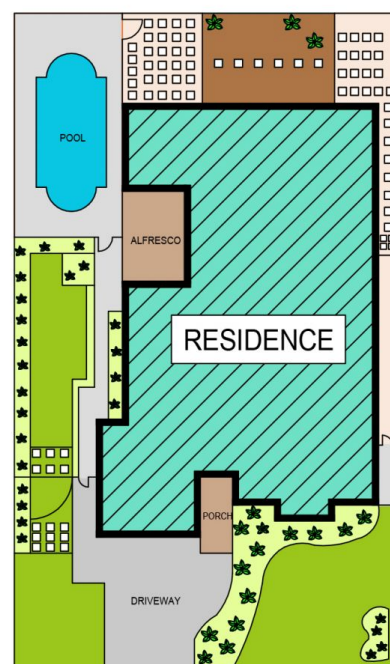

20 Kirkcaldy Circuit Kellyville NSW

4 2 2

If you have been patiently waiting for your dream home to come onto the market, the wait is over.

Set in the prestigious Duncraig Estate, this single level built by Eden Brae homes, is not only perfect inside, but also out! With leafy views in a peaceful and friendly neighbourhood, you will enjoy the ultimate convenience of being within walking distance to Sherwood Ridge Public School, Bernie Mullane Sporting fields, William Clark College & bus transport.

Other features include:

- Oversized master bedroom, complete with walk-in wardrobe and ensuite
- Three other spacious bedrooms, all with built-in wardrobes

Price : \$ 1,265,000
Land Size : 603 sqm
View : <https://www.theavenurealestate.com.au/4813704>

Chris De Celis
02 9634 3444

SITE PLAN

20 KIRKCALDY CIRCUIT, KELLYVILLE

DISCLAIMER:

PLANS SHOWN ARE FOR MARKETING PURPOSES ONLY. ALL DIMENSIONS ARE APPROXIMATE AND NOT TO SCALE. THEY ARE SUBJECT TO ERRORS AND INACCURACIES AND NO LIABILITY WILL BE ACCEPTED. INTERESTED PARTIES SHOULD MAKE THEIR OWN INQUIRES.