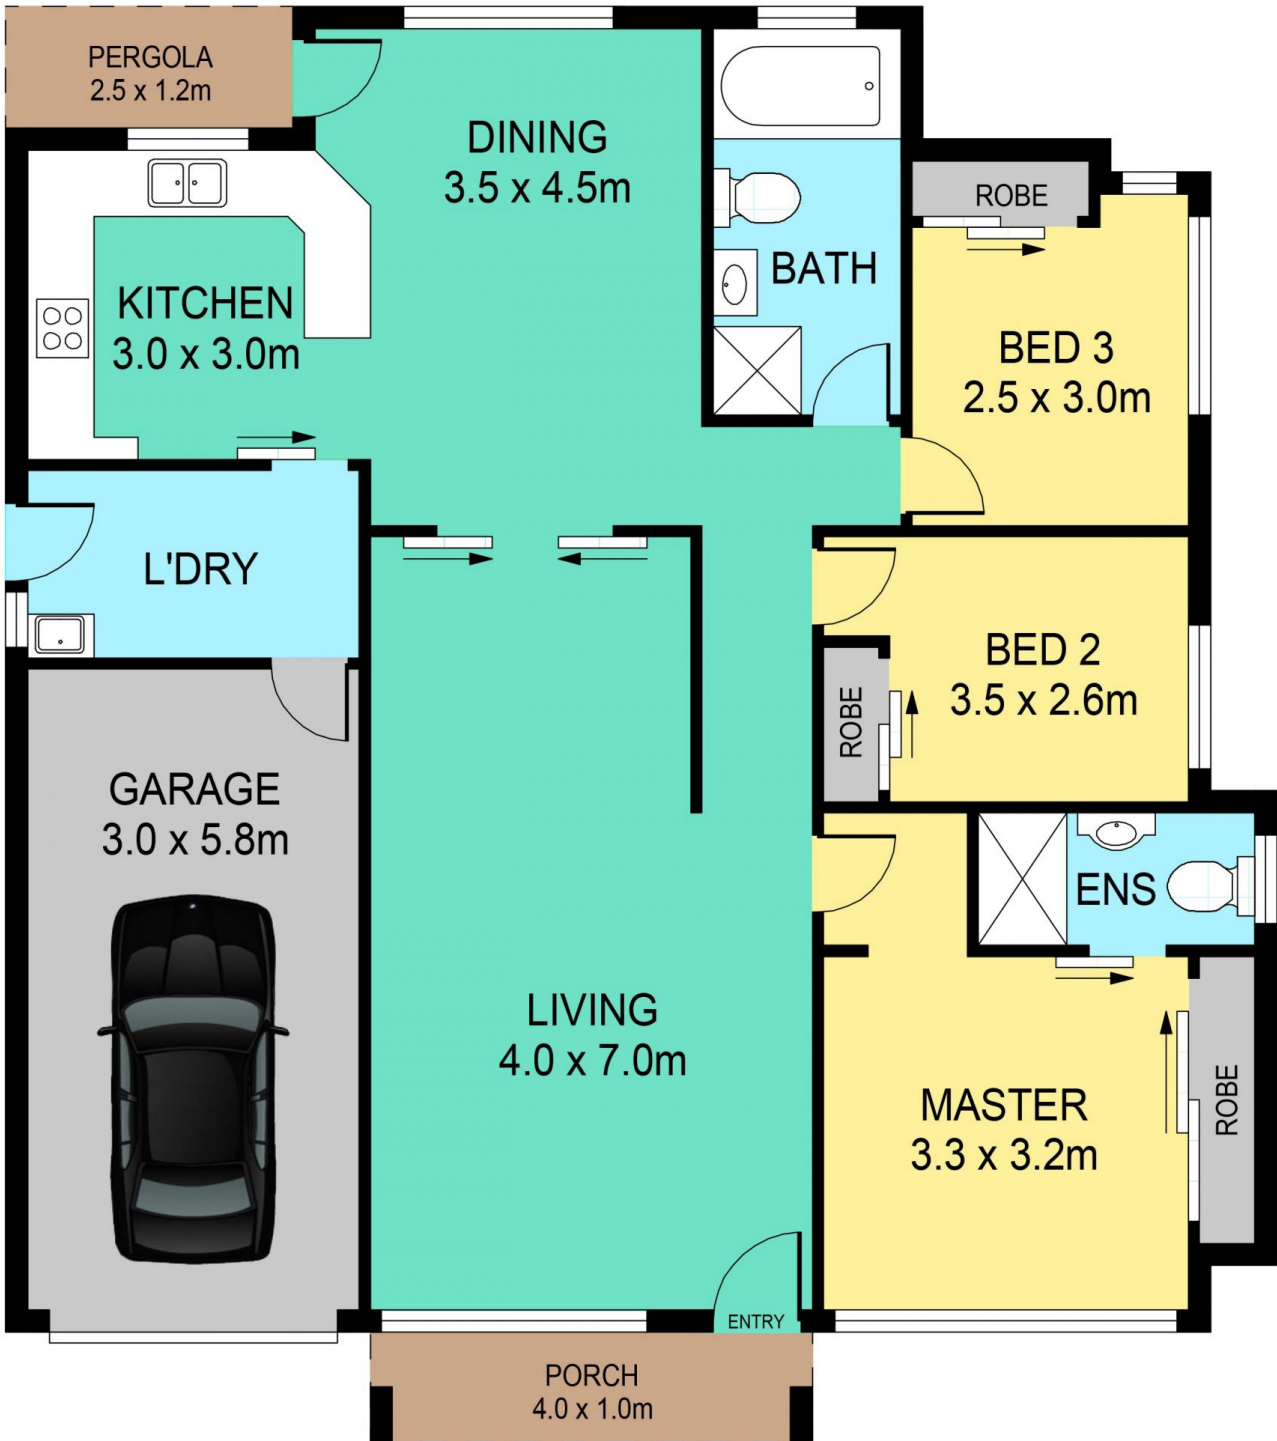

10A Tower Court Castle Hill NSW

3 2 2

This stunning single level villa offers a real lifestyle opportunity with generous free flowing living areas and private gardens designed to maximise space and natural light. Located in one of the most sought-after/convenient locations & being walking distance to parks, city express bus stops & in close proximity to Castle Towers Shopping Centre & the new Metro train link this property is a perfect opportunity for downsizes or any astute buyer looking to get their foot in the Castle Hill market.

View : <https://www.theavenurealestate.com.au/4979830>

Featuring:

- Generous sized master bedroom with built-in robe & ensuite
- Two other bedrooms both featuring built-in robes
- Tranquil easy-care backyard with well manicured gardens

Chris De Celis
02 9634 3444

10A TOWER COURT, CASTLE HILL

INTERNAL 100m²
EXTERNAL 7m²
GARAGE 17.4m²
APPROXIMATE SIZES

DISCLAIMER:

PLANS SHOWN ARE FOR MARKETING PURPOSES ONLY. ALL DIMENSIONS ARE APPROXIMATE AND NOT TO SCALE. THEY ARE SUBJECT TO ERRORS AND INACCURACIES AND NO LIABILITY WILL BE ACCEPTED. INTERESTED PARTIES SHOULD MAKE THEIR OWN INQUIRIES.