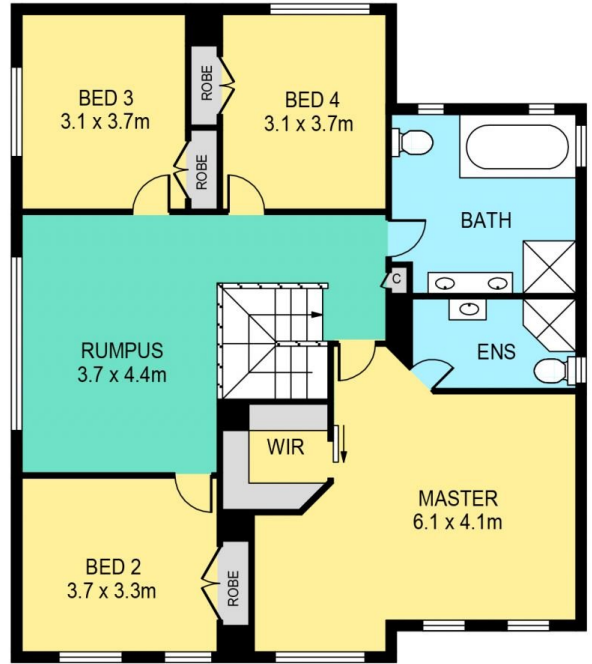

Price : \$ 1,765,000
Land Size : 725 sqm
View : <https://www.theavenurealestate.com.au/5325605>

Soha Soheili
02 9634 3444

Sherry Soheili
0406 048 133

SITE PLAN

GROUND FLOOR

FIRST FLOOR

75 BELLA VISTA DRIVE, BELLA VISTA

DISCLAIMER:

PLANS SHOWN ARE FOR MARKETING PURPOSES ONLY. ALL DIMENSIONS ARE APPROXIMATE AND NOT TO SCALE. THEY ARE SUBJECT TO ERRORS AND INACCURACIES AND NO LIABILITY WILL BE ACCEPTED. INTERESTED PARTIES SHOULD MAKE THEIR OWN INQUIRIES.

INTERNAL	287sqm
EXTERNAL	84sqm
GARAGE	47sqm