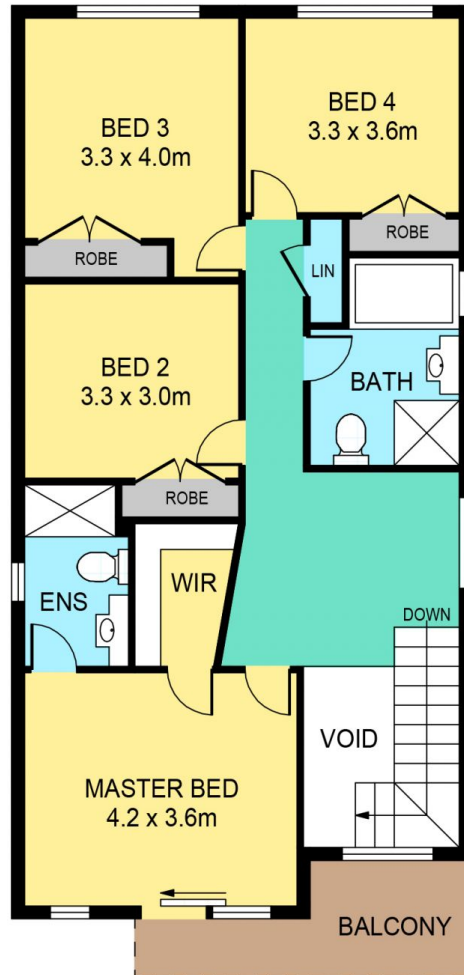

**Price** : \$ 1,220,000

**Land Size** : 250 sqm

**View** : <https://www.theavenurealestate.com.au/5335720>

**Soha Soheili**  
02 9634 3444

**Sherry Soheili**  
0406 048 133

SITE PLAN

GROUND FLOOR

FIRST FLOOR

## 185 FAIRWAY DRIVE, NORWEST

**DISCLAIMER:**

PLANS SHOWN ARE FOR MARKETING PURPOSES ONLY, ALL DIMENSIONS ARE APPROXIMATE AND NOT TO SCALE. THEY ARE SUBJECT TO ERRORS AND INACCURACIES AND NO LIABILITY WILL BE ACCEPTED. INTERESTED PARTIES SHOULD MAKE THEIR OWN INQUIRIES.

INTERNAL	156sqm
EXTERNAL	7sqm
GARAGE	29sqm