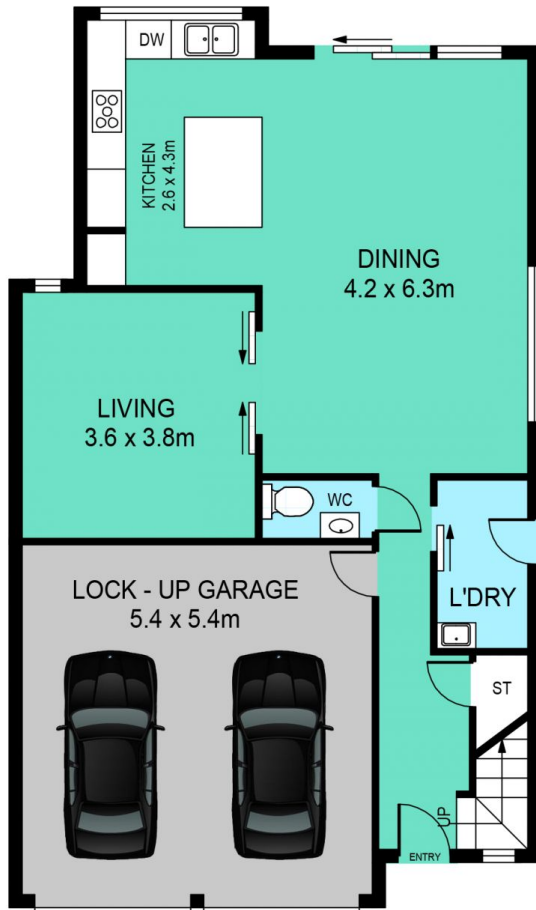

**Price** : \$ 1,220,000

**Land Size** : 250 sqm

**View** : <https://www.theavenurealestate.com.au/5335720>

**Soha Soheili**  
02 9634 3444

**Sherry Soheili**  
0406 048 133

SITE PLAN

GROUND FLOOR

FIRST FLOOR

## 185 FAIRWAY DRIVE, NORWEST

**DISCLAIMER:**

PLANS SHOWN ARE FOR MARKETING PURPOSES ONLY, ALL DIMENSIONS ARE APPROXIMATE AND NOT TO SCALE. THEY ARE SUBJECT TO ERRORS AND INACCURACIES AND NO LIABILITY WILL BE ACCEPTED. INTERESTED PARTIES SHOULD MAKE THEIR OWN INQUIRIES.

INTERNAL	156sqm
EXTERNAL	7sqm
GARAGE	29sqm