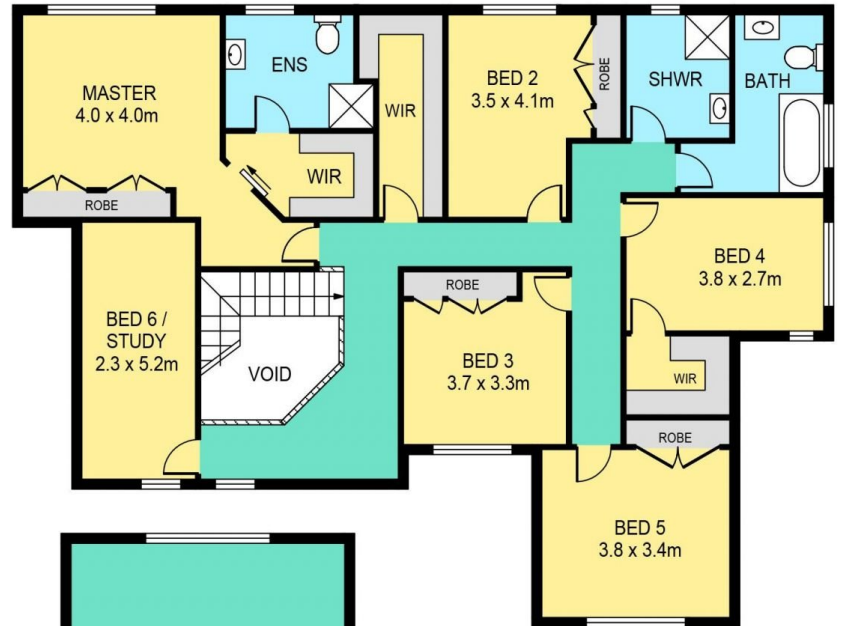

**20 Crown Terrace Bella Vista NSW**

6 3 3

First time offered to the market is this captivating and much-loved family home.

Situated on one of the most desired locales in Bella Vista, the street appeal of this exquisitely designed home with 24-meter frontage is striking. You will be consumed with the warmth and homely feel the moment you enter this federation style residence. Enjoy the free flow through the multiple living areas and be spoiled for choice as you pick your corner for peace and sanctuary.

**Soha Soheili**  
02 9634 3444

**Sherry Soheili**  
0406 048 133

SITE PLAN

FIRST FLOOR

GROUND FLOOR

## 20 CROWN TERRACE, BELLA VISTA

**DISCLAIMER:**

PLANS SHOWN ARE FOR MARKETING PURPOSES ONLY, ALL DIMENSIONS ARE APPROXIMATE AND NOT TO SCALE. THEY ARE SUBJECT TO ERRORS AND INACCURACIES AND NO LIABILITY WILL BE ACCEPTED. INTERESTED PARTIES SHOULD MAKE THEIR OWN INQUIRIES.