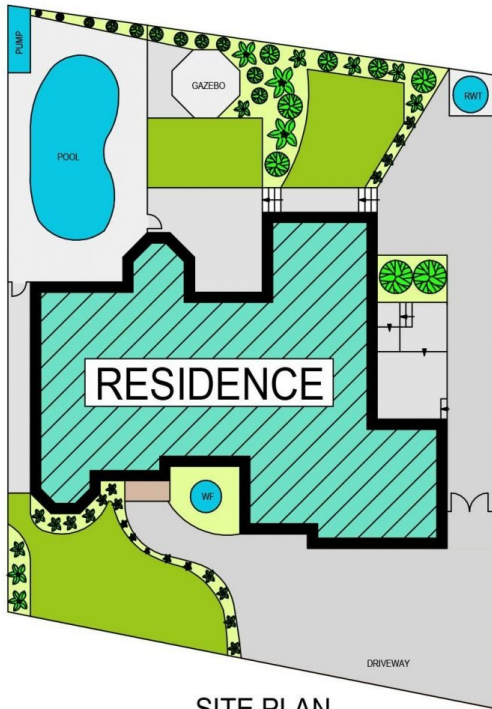

**20 Crown Terrace Bella Vista NSW**

6 3 3

First time offered to the market is this captivating and much-loved family home.

Situated on one of the most desired locales in Bella Vista, the street appeal of this exquisitely designed home with 24-meter frontage is striking. You will be consumed with the warmth and homely feel the moment you enter this federation style residence. Enjoy the free flow through the multiple living areas and be spoiled for choice as you pick your corner for peace and sanctuary.

**Soha Soheili**  
02 9634 3444

**Sherry Soheili**  
0406 048 133

SITE PLAN

FIRST FLOOR

GROUND FLOOR

## 20 CROWN TERRACE, BELLA VISTA

**DISCLAIMER:**

PLANS SHOWN ARE FOR MARKETING PURPOSES ONLY, ALL DIMENSIONS ARE APPROXIMATE AND NOT TO SCALE. THEY ARE SUBJECT TO ERRORS AND INACCURACIES AND NO LIABILITY WILL BE ACCEPTED. INTERESTED PARTIES SHOULD MAKE THEIR OWN INQUIRIES.