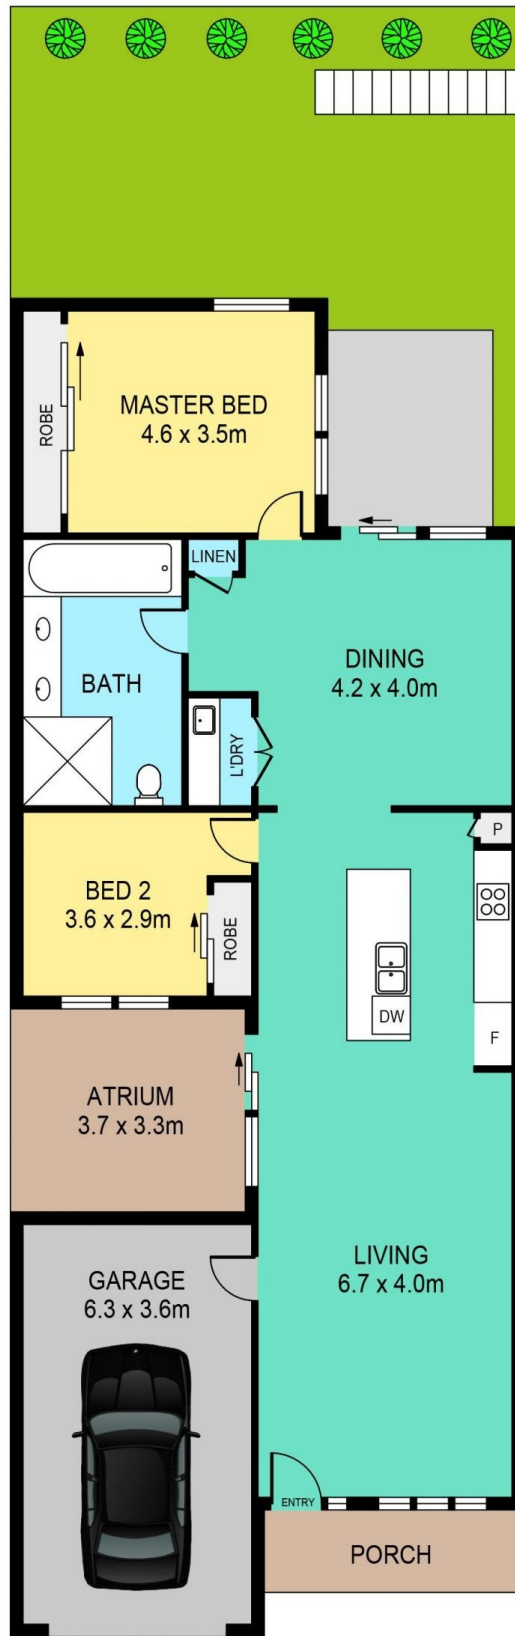

- Over 55's Strata with NO Management/Exit Fees
- Spacious open plan living and entertaining
- Contemporary open-plan kitchen with waterfall stone benchtops and quality European appliances
- Enclosed atrium providing an abundance of natural light and a relaxing place to sit and read a book
- Two generous bedrooms with built-in-robos
- Quality bathroom with double basin, frameless glass shower and floor to ceiling tiles
- Oversize single auto garage with internal access
- Reverse cycle air-conditioning providing year-round

View : <https://www.theavenurealestate.com.au/6412371>

Steve Cole
02 9634 3444

Chris De Celis
02 9634 3444

120 EAGLEVIEW PLACE, NORWEST

DISCLAIMER:

PLANS SHOWN ARE FOR MARKETING PURPOSES ONLY, ALL DIMENSIONS ARE APPROXIMATE AND NOT TO SCALE. THEY ARE SUBJECT TO ERRORS AND INACCURACIES AND NO LIABILITY WILL BE ACCEPTED. INTERESTED PARTIES SHOULD MAKE THEIR OWN INQUIRIES.

INTERNAL	103sqm
EXTERNAL	16sqm
GARAGE	22sqm