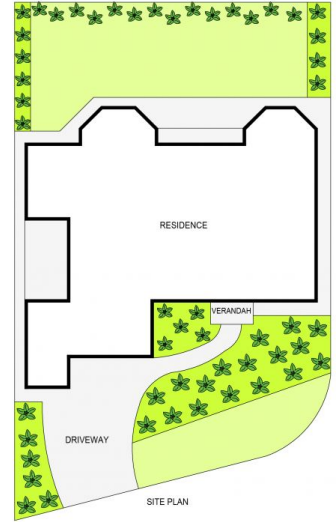

17 Flagstone Grove Bella Vista NSW

6 4 3

Situated on the high side of the street in a beautiful streetscape is this executive residence of grand proportions and quality craftsmanship in the prized Bella Vista. An unsurpassed standard of luxury and refinement is at the essence of this family home. Spacious, light filled and built for comfort, this residence is beautifully appointed, offering expansive living spaces that are perfect for both entertaining and moments of private relaxation.

View : <https://www.theavenurealestate.com.au/671951>
1

Featuring:

- Large double entrance door leads you into the grand foyer with beautiful staircase with chandelier, you get a sense of the space and modern style of the home
- Expansive floorplan and layout offering multiple living and entertaining areas with double height ceilings, blackbutt timber floorboards and decorative cornices
- Formal lounge and dining rooms with neutral colour

Soha Soheili
02 9634 3444

Chris De Celis
02 9634 3444

PLANS SHOWN ONLY INDICATIVE OF LAYOUT. DIMENSIONS ARE APPROXIMATE.

Measurements are approximate and not to scale. The vendor, agency and supplier will accept no liability for its accuracy. Interested parties are advised to make their own independent enquiries.