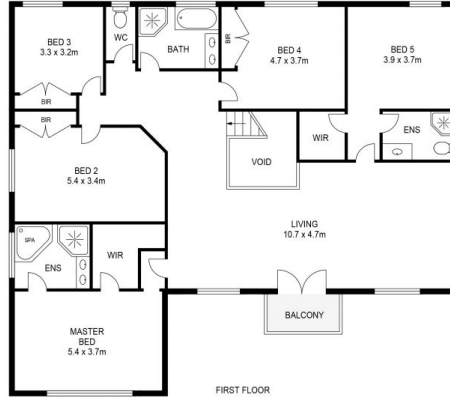

View : <https://www.theavenurealestate.com.au/671951>
1

Featuring:

- Large double entrance door leads you into the grand foyer with beautiful staircase with chandelier, you get a sense of the space and modern style of the home
- Expansive floorplan and layout offering multiple living and entertaining areas with double height ceilings, blackbutt timber floorboards and decorative cornices
- Formal lounge and dining rooms with neutral colour

Soha Soheili
02 9634 3444

Chris De Celis
02 9634 3444

PLANS SHOWN ONLY INDICATIVE OF LAYOUT. DIMENSIONS ARE APPROXIMATE.

Measurements are approximate and not to scale. The vendor, agency and supplier will accept no liability for its accuracy. Interested parties are advised to make their own independent enquiries.