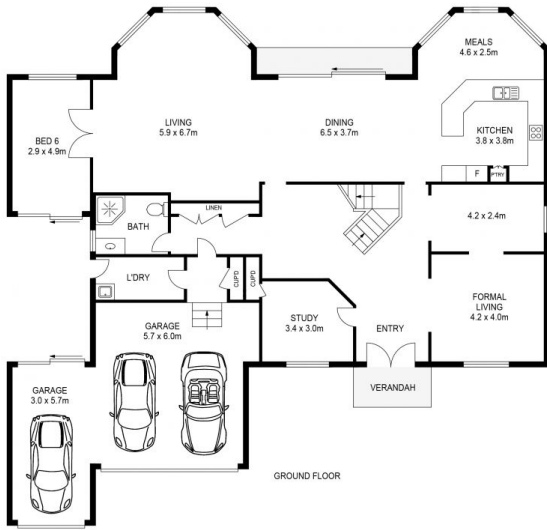

17 Flagstone Grove Bella Vista NSW

6 4 3

Situated on the high side of the street in a beautiful streetscape is this executive residence of grand proportions and quality craftsmanship in the prized Bella Vista. An unsurpassed standard of luxury and refinement is at the essence of this family home. Spacious, light filled and built for comfort, this residence is beautifully appointed, offering expansive living spaces that are perfect for both entertaining and moments of private relaxation.

View : <https://www.theavenurealestate.com.au/671951>
1

Featuring:

- Large double entrance door leads you into the grand foyer with beautiful staircase with chandelier, you get a sense of the space and modern style of the home
- Expansive floorplan and layout offering multiple living and entertaining areas with double height ceilings, blackbutt timber floorboards and decorative cornices
- Formal lounge and dining rooms with neutral colour

Soha Soheili
02 9634 3444

Chris De Celis
02 9634 3444

PLANS SHOWN ONLY INDICATIVE OF LAYOUT. DIMENSIONS ARE APPROXIMATE.

Measurements are approximate and not to scale. The vendor, agency and supplier will accept no liability for its accuracy. Interested parties are advised to make their own independent enquiries.