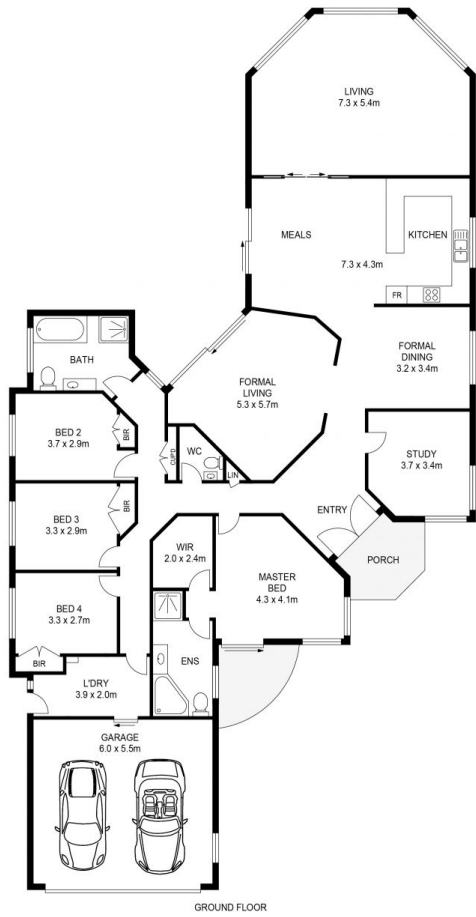

66 Darlington Drive Cherrybrook NSW

4 2 2

To discover this home please watch property video.

Redefined by excellence this master built single-storey residence The Ashgrove presents a peerless, indoor-outdoor family lifestyle opportunity set on the high side of the street and located in the sought after Darlington dress circle and zoned for Cherrybrook Technology High School.

Surrounded by a peaceful and private garden setting it is positioned in the sought after dress circle location and offers versatile floorplan spanning multiple living and dining areas, plus a covered outdoor entertaining area enriched by all of the lifestyle amenities we value so highly, perfect for any growing family looking for good living and a lifestyle that blends location and convenience.

Price : \$ 2,370,000
View : <https://www.theavenurealestate.com.au/672918>
8

Chris De Celis
02 9634 3444

Soha Soheili
02 9634 3444

PLANS SHOWN ONLY INDICATIVE OF LAYOUT. DIMENSIONS ARE APPROXIMATE.

Measurements are approximate and not to scale. The vendor, agency and supplier will accept no liability for its accuracy. Interested parties are advised to make their own independent enquiries.