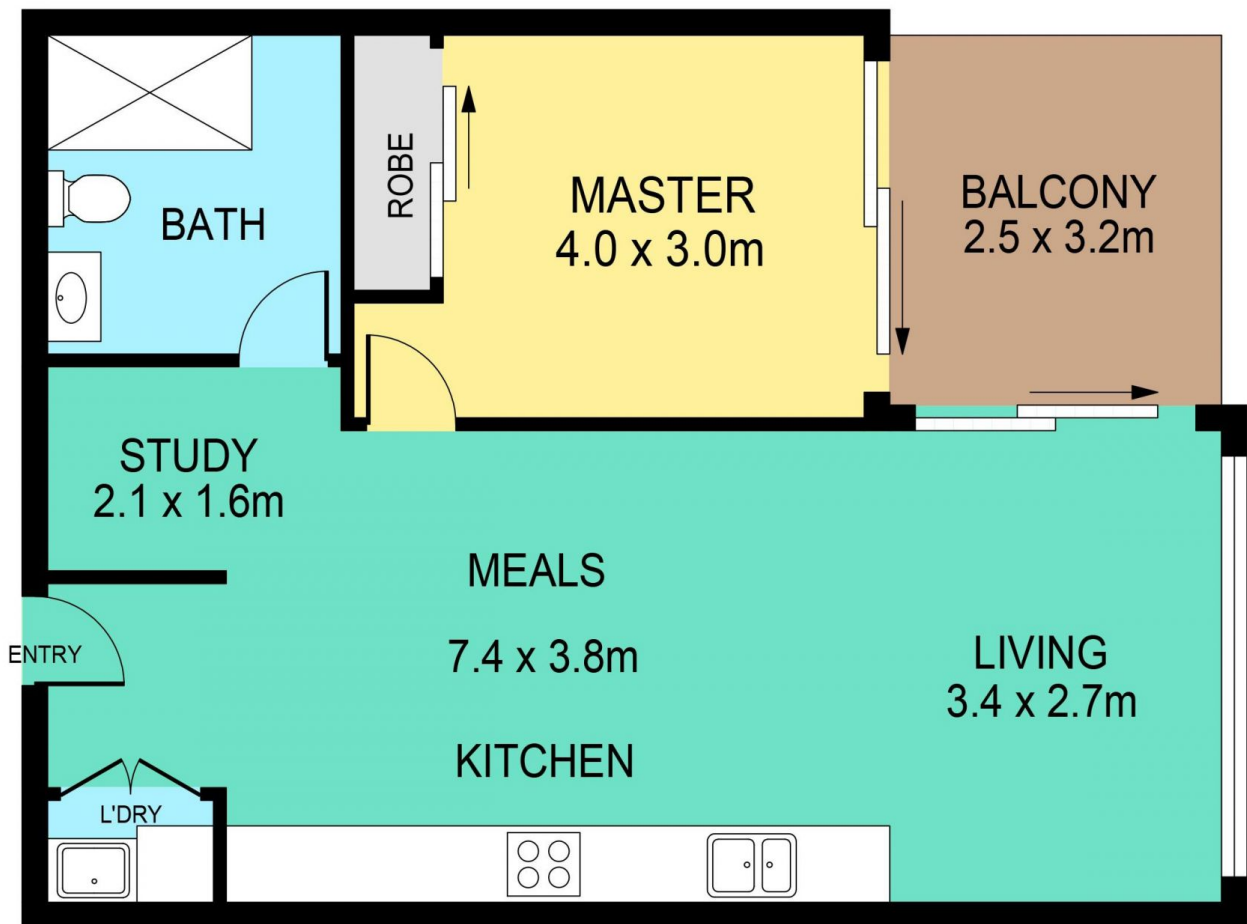

713/11 SOLENT CIRCUIT, NORWEST

DISCLAIMER:

PLANS SHOWN ARE FOR MARKETING PURPOSES ONLY, ALL DIMENSIONS ARE APPROXIMATE AND NOT TO SCALE. THEY ARE SUBJECT TO ERRORS AND INACCURACIES AND NO LIABILITY WILL BE ACCEPTED. INTERESTED PARTIES SHOULD MAKE THEIR OWN INQUIRIES.

INTERNAL	54sqm
EXTERNAL	7.5sqm
PARKING	11.5sqm