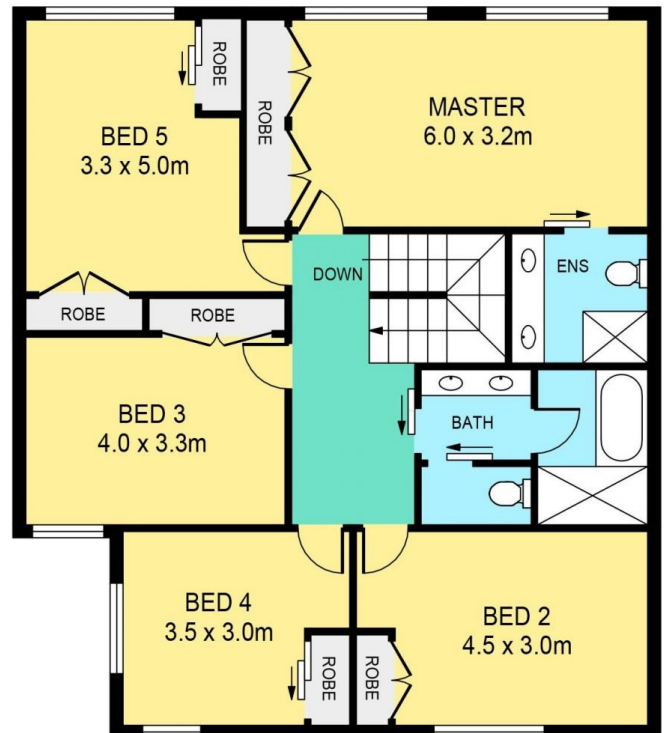

**Soha Soheili**  
02 9634 3444

**Sherry Soheili**  
0406 048 133

Featuring:

? Stunning kitchen with alluring marble benchtops, complete with all Miele appliances

SITE PLAN

GROUND FLOOR

FIRST FLOOR

## 63 SKYLARK CIRCUIT, BELLA VISTA

**DISCLAIMER:**

PLANS SHOWN ARE FOR MARKETING PURPOSES ONLY. ALL DIMENSIONS ARE APPROXIMATE AND NOT TO SCALE. THEY ARE SUBJECT TO ERRORS AND INACCURACIES AND NO LIABILITY WILL BE ACCEPTED. INTERESTED PARTIES SHOULD MAKE THEIR OWN INQUIRIES.

INTERNAL	195sqm
EXTERNAL	21sqm
GARAGE	30sqm