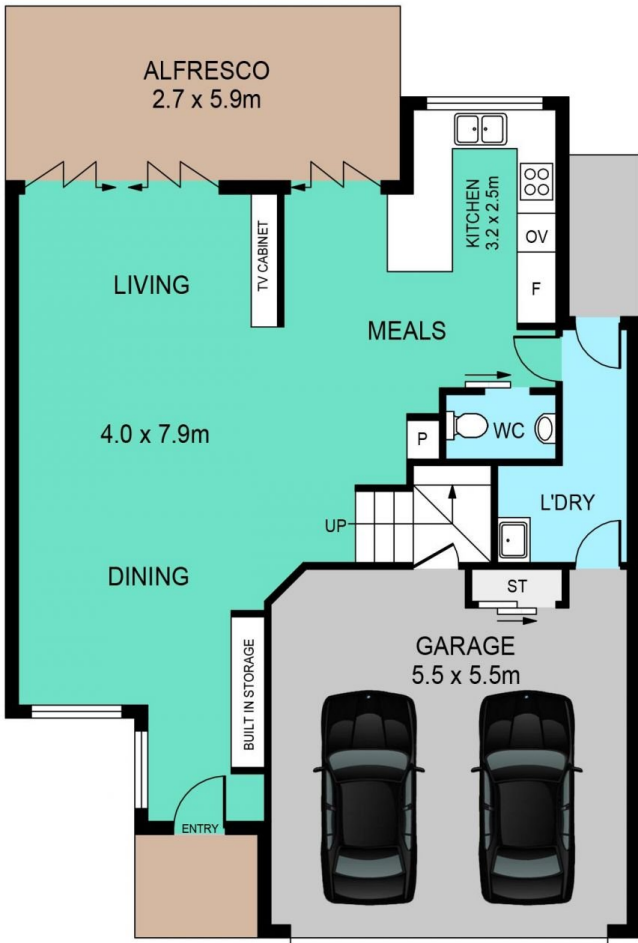

**Soha Soheili**  
02 9634 3444

**Sherry Soheili**  
0406 048 133

Featuring:

? Stunning kitchen with alluring marble benchtops, complete with all Miele appliances

SITE PLAN

GROUND FLOOR

FIRST FLOOR

## 63 SKYLARK CIRCUIT, BELLA VISTA

**DISCLAIMER:**

PLANS SHOWN ARE FOR MARKETING PURPOSES ONLY. ALL DIMENSIONS ARE APPROXIMATE AND NOT TO SCALE. THEY ARE SUBJECT TO ERRORS AND INACCURACIES AND NO LIABILITY WILL BE ACCEPTED. INTERESTED PARTIES SHOULD MAKE THEIR OWN INQUIRIES.

INTERNAL	195sqm
EXTERNAL	21sqm
GARAGE	30sqm