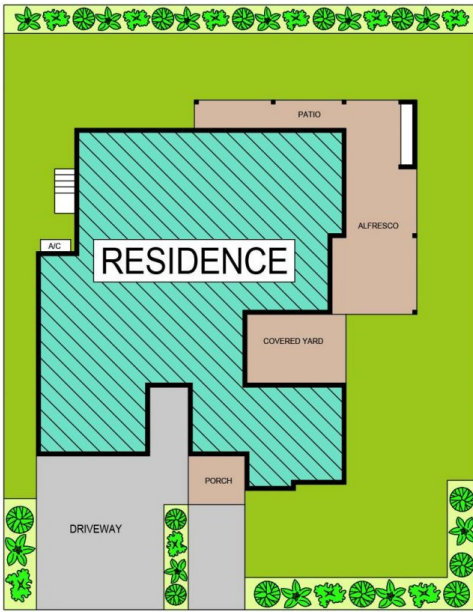

This home offers a suite of premium amenities, including a master bedroom with lofty ceilings, creating a sanctuary for

Price : \$ 3,830,000

View : <https://www.theavenurealestate.com.au/7746609>

Soha Soheili
02 9634 3444

Sherry Soheili
0406 048 133

SITE PLAN

FIRST FLOOR

GROUND FLOOR

7 GARDENVIEW COURT, BELLA VISTA

DISCLAIMER:

PLANS SHOWN ARE FOR MARKETING PURPOSES ONLY. ALL DIMENSIONS ARE APPROXIMATE AND NOT TO SCALE. THEY ARE SUBJECT TO ERRORS AND INACCURACIES AND NO LIABILITY WILL BE ACCEPTED. INTERESTED PARTIES SHOULD MAKE THEIR OWN INQUIRIES.