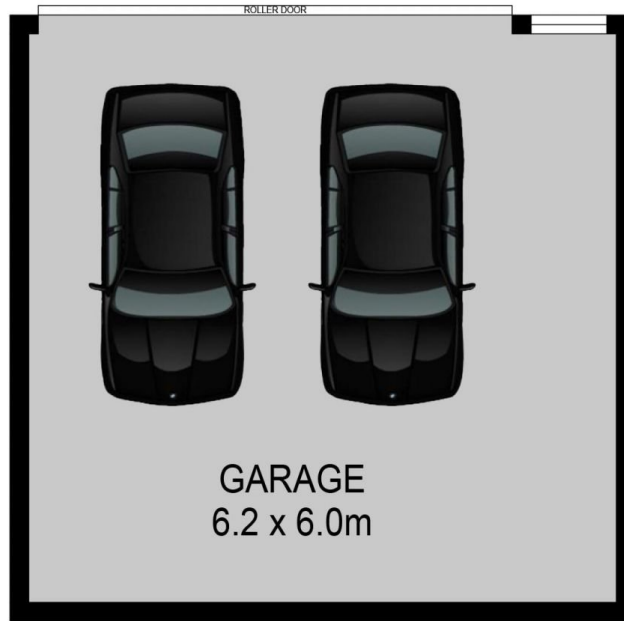

Steve Cole
02 9634 3444

Chris De Celis
02 9634 3444

42/5 SPURWAY DRIVE, NORWEST

DISCLAIMER:

PLANS SHOWN ARE FOR MARKETING PURPOSES ONLY, ALL DIMENSIONS ARE APPROXIMATE AND NOT TO SCALE. THEY ARE SUBJECT TO ERRORS AND INACCURACIES AND NO LIABILITY WILL BE ACCEPTED. INTERESTED PARTIES SHOULD MAKE THEIR OWN INQUIRIES.

INTERNAL	93sqm
EXTERNAL	18sqm
GARAGE	37sqm