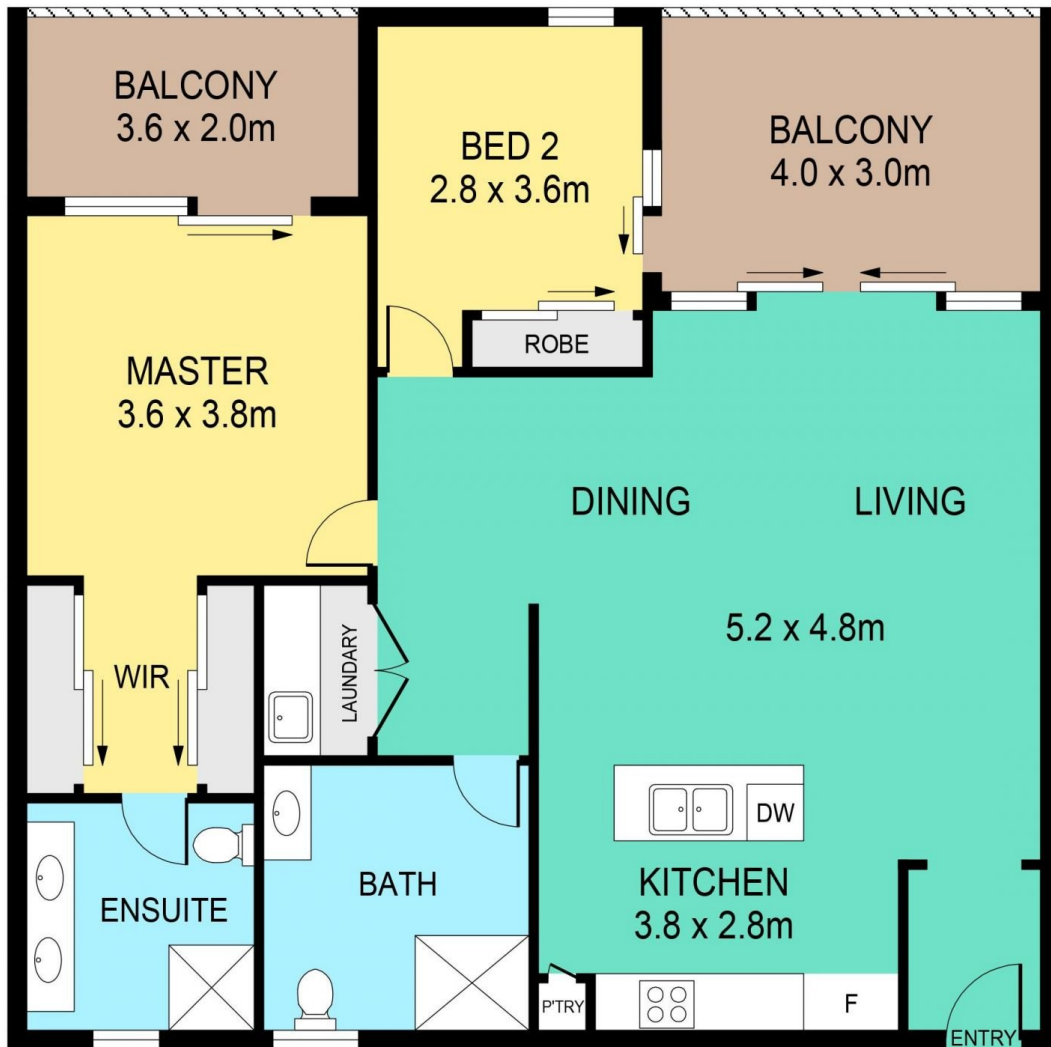

42/5 SPURWAY DRIVE, NORWEST

DISCLAIMER:

PLANS SHOWN ARE FOR MARKETING PURPOSES ONLY, ALL DIMENSIONS ARE APPROXIMATE AND NOT TO SCALE. THEY ARE SUBJECT TO ERRORS AND INACCURACIES AND NO LIABILITY WILL BE ACCEPTED. INTERESTED PARTIES SHOULD MAKE THEIR OWN INQUIRIES.

INTERNAL	93sqm
EXTERNAL	18sqm
GARAGE	37sqm