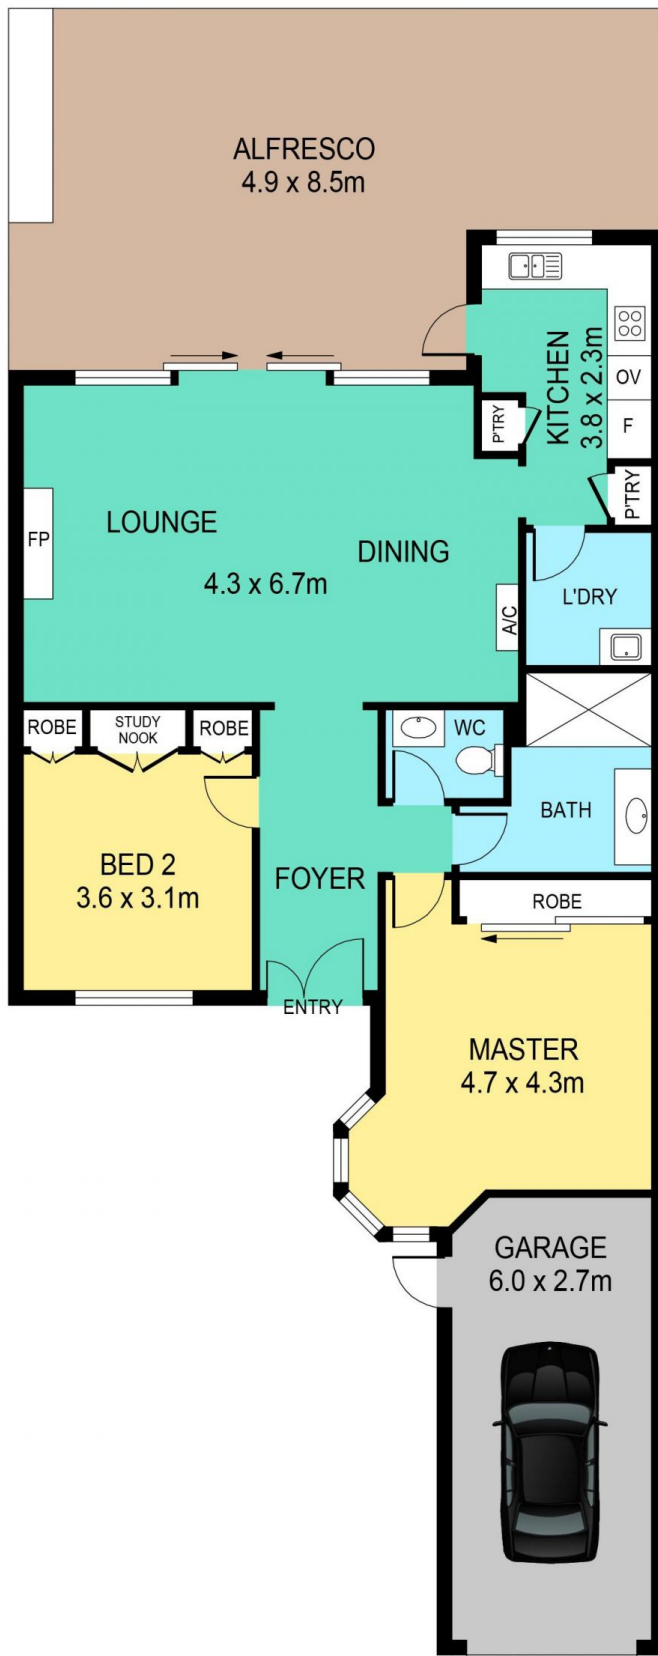

SITE PLAN

23 CASTLE PINES DRIVE, NORWEST

DISCLAIMER:

PLANS SHOWN ARE FOR MARKETING PURPOSES ONLY. ALL DIMENSIONS ARE APPROXIMATE AND NOT TO SCALE. THEY ARE SUBJECT TO ERRORS AND INACCURACIES AND NO LIABILITY WILL BE ACCEPTED. INTERESTED PARTIES SHOULD MAKE THEIR OWN INQUIRIES.

INTERNAL	85sqm
EXTERNAL	38sqm
GARAGE	16sqm