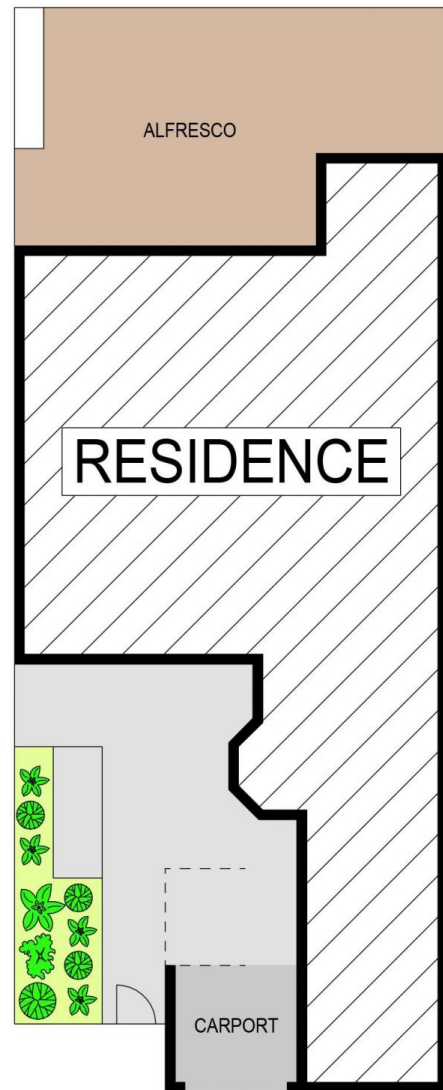

SITE PLAN

23 CASTLE PINES DRIVE, NORWEST

DISCLAIMER:

PLANS SHOWN ARE FOR MARKETING PURPOSES ONLY. ALL DIMENSIONS ARE APPROXIMATE AND NOT TO SCALE. THEY ARE SUBJECT TO ERRORS AND INACCURACIES AND NO LIABILITY WILL BE ACCEPTED. INTERESTED PARTIES SHOULD MAKE THEIR OWN INQUIRIES.

INTERNAL	85sqm
EXTERNAL	38sqm
GARAGE	16sqm